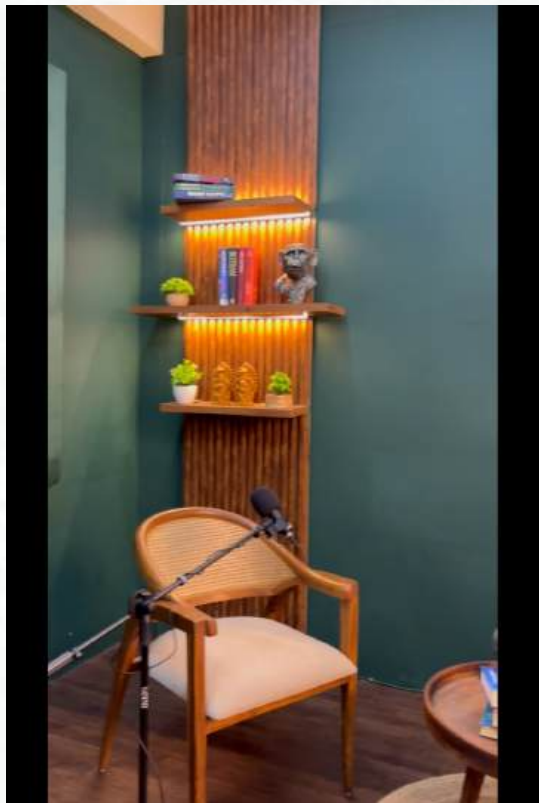

CORPORATE SET