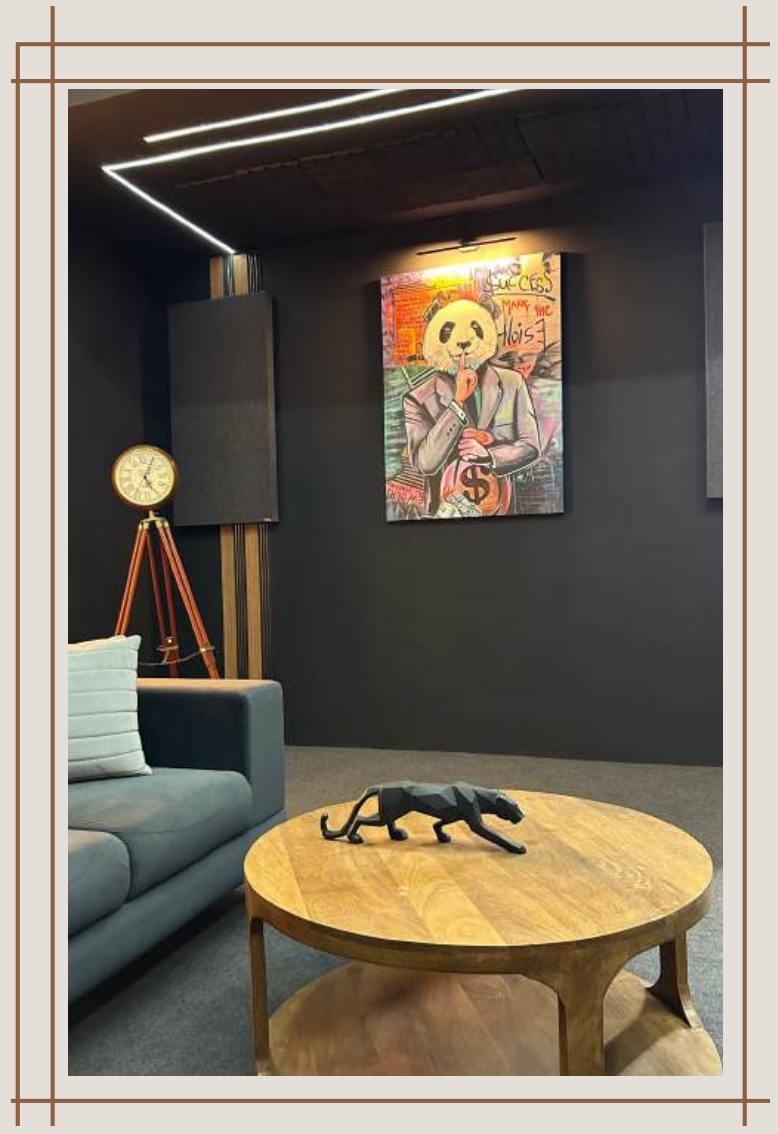

ONE STUDIO

MULTIPLE CREATIVE SETS

500M AWAY FROM SECTOR 56 METRO STATION

SEAMLESS PAPER BACKDROPS

MAGIC BLACK

ELEGANT WHITE

STORM GREY

CYCLORAMA WALL

10 FEET TALL CYCLORAMA AKA INFINITY WALL.

*Perfect for Music,
Fashion & Product
shoots*

Moroccan Theme

FOR ETHNIC SHOOTS

Moroccan Theme

FOR ETHNIC SHOOTS

GATES AND PARTITIONS ARE MOVABLE

Glam Station

5 x 6 feet station for makeup vanity

● LIVE 

PODCAST

ROOM

- Dimmable lights
- Rockwool sound panels
- Aesthetic Interior

MULTIPLE PROPS

HIGH TEA

BOHEMIAN THEME