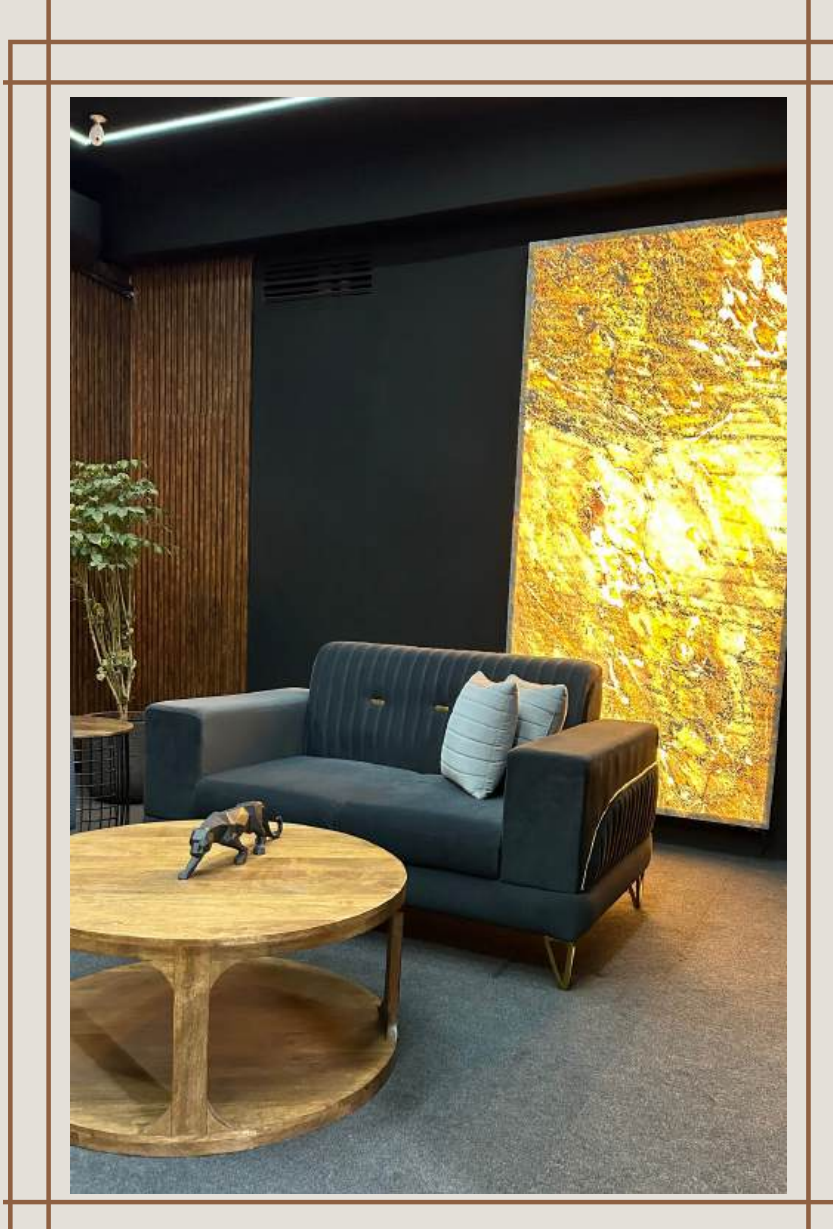

ONE STUDIO

MULTIPLE CREATIVE SETS

500M AWAY FROM SECTOR 56 METRO STATION

SEAMLESS PAPER BACKDROPS

MAGIC BLACK

ELEGANT WHITE

STORM GREY

CYCLORAMA WALL

10 FEET TALL CYCLORAMA AKA INFINITY WALL.

*Perfect for Music,
Fashion & Product
shoots*

Moroccan Theme

FOR ETHNIC SHOOTS

Moroccan Theme

FOR ETHNIC SHOOTS

GATES AND PARTITIONS ARE MOVABLE

Glam Station

5 x 6 feet station for makeup vanity

● LIVE 

PODCAST

ROOM

- Dimmable lights
- Rockwool sound panels
- Aesthetic Interior

MULTIPLE PROPS

HIGH TEA

BOHEMIAN THEME