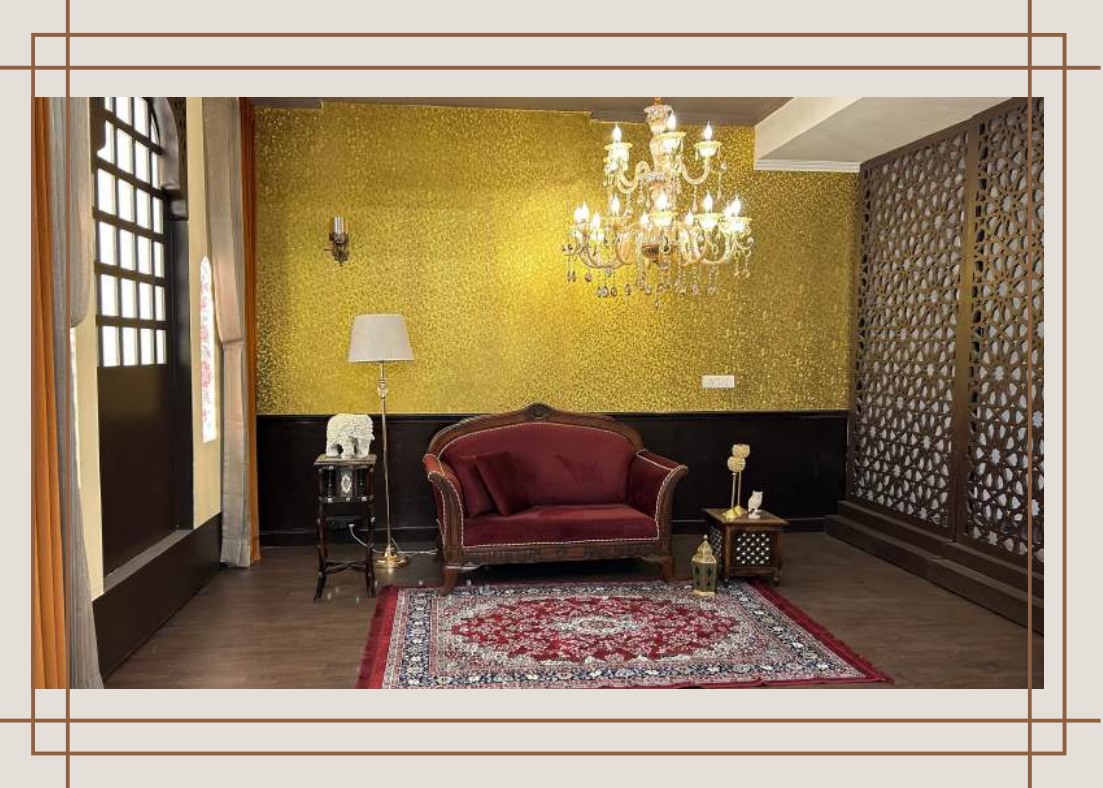

ONE STUDIO

MULTIPLE CREATIVE SETS

4500 SQUARE FEET AREA