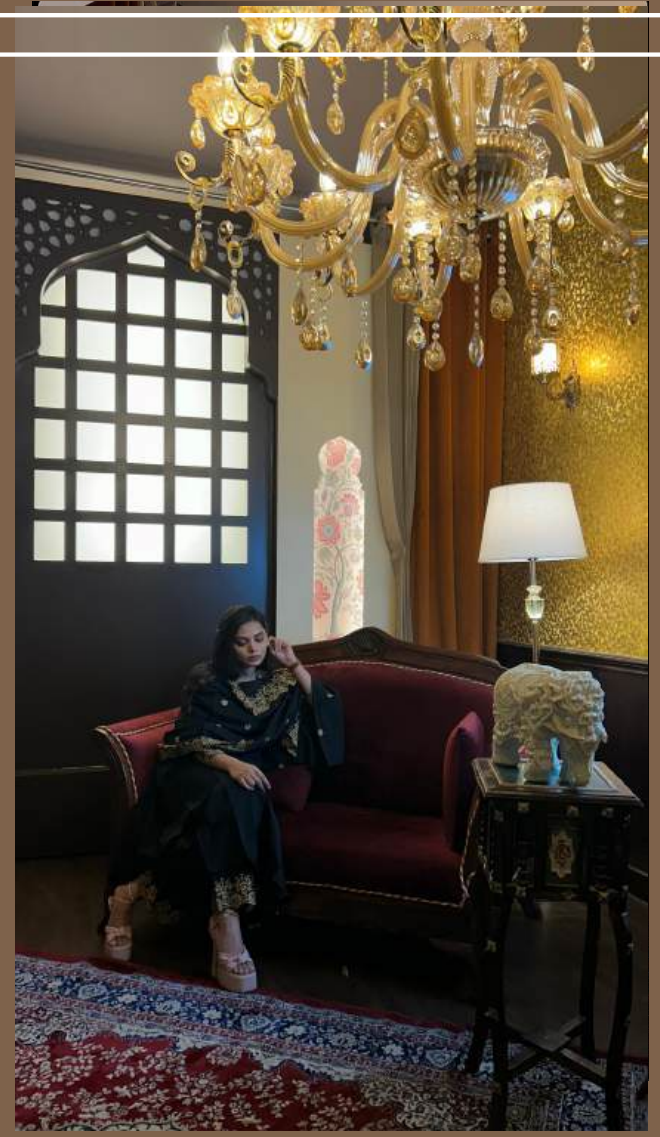

10 FEET TALL CYCLORAMA AKA INFINITY WALL.

*Perfect for Music,
Fashion & Product
shoots*

Moroccan Theme

FOR ETHNIC SHOOTS

Moroccan Theme

FOR ETHNIC SHOOTS

GATES AND PARTITIONS ARE MOVABLE

Glam Station

5 x 6 feet station for makeup vanity

● LIVE 

PODCAST

ROOM

- Dimmable lights
- Rockwool sound panels
- Aesthetic Interior

MULTIPLE PROPS

HIGH TEA

BOHEMIAN THEME