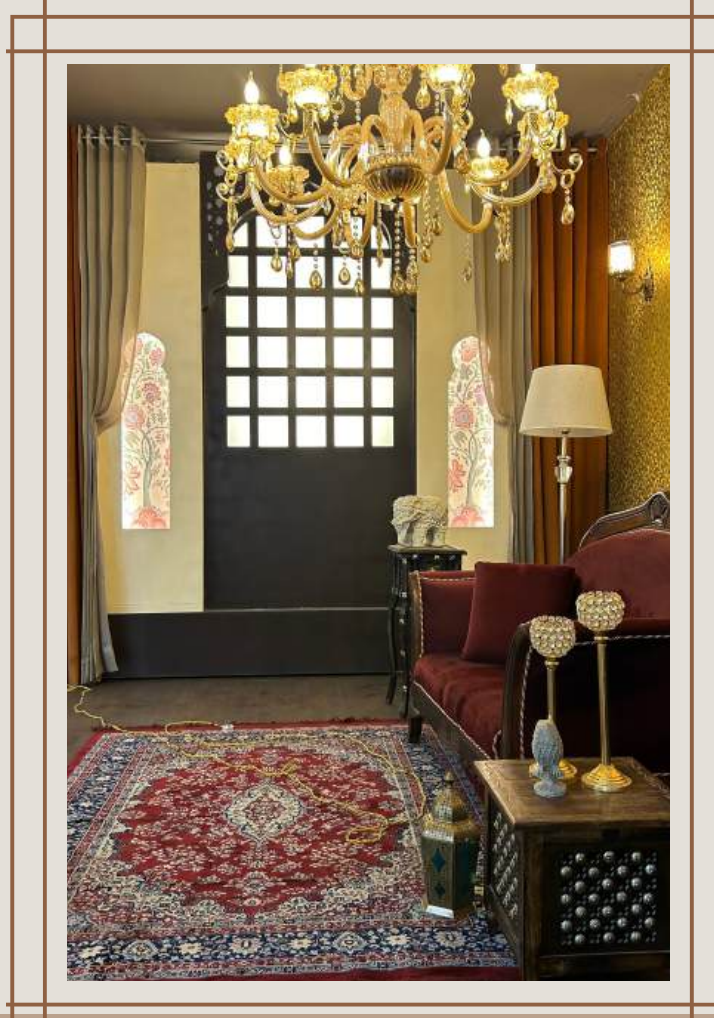

ONE STUDIO

MULTIPLE CREATIVE SETS

500M AWAY FROM SECTOR 56 METRO STATION

SEAMLESS PAPER BACKDROPS

MAGIC BLACK

ELEGANT WHITE

STORM GREY

CYCLORAMA WALL

10 FEET TALL CYCLORAMA AKA INFINITY WALL.

*Perfect for Music,
Fashion & Product
shoots*

Moroccan Theme

FOR ETHNIC SHOOTS

Moroccan Theme

FOR ETHNIC SHOOTS

GATES AND PARTITIONS ARE MOVABLE

Glam Station

5 x 6 feet station for makeup vanity

● LIVE 

PODCAST

ROOM

- Dimmable lights
- Rockwool sound panels
- Aesthetic Interior

MULTIPLE PROPS

HIGH TEA

BOHEMIAN THEME