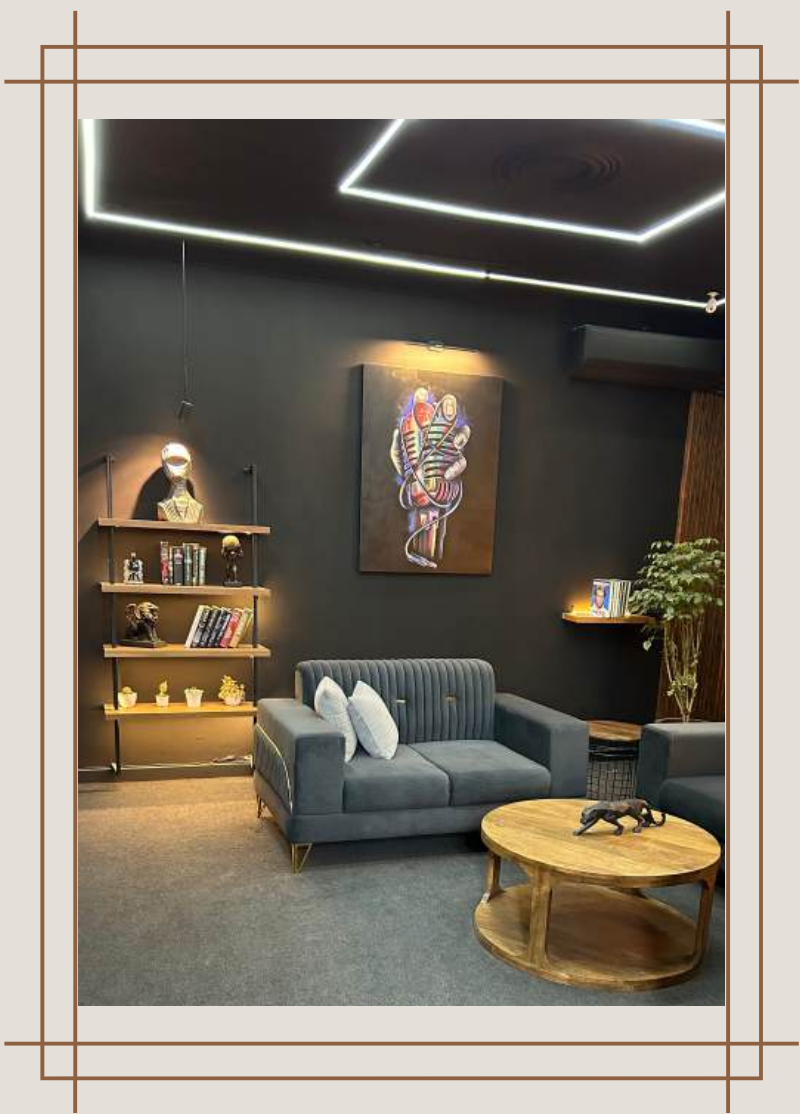

ONE STUDIO

MULTIPLE CREATIVE SETS

4500 SQUARE FEET AREA