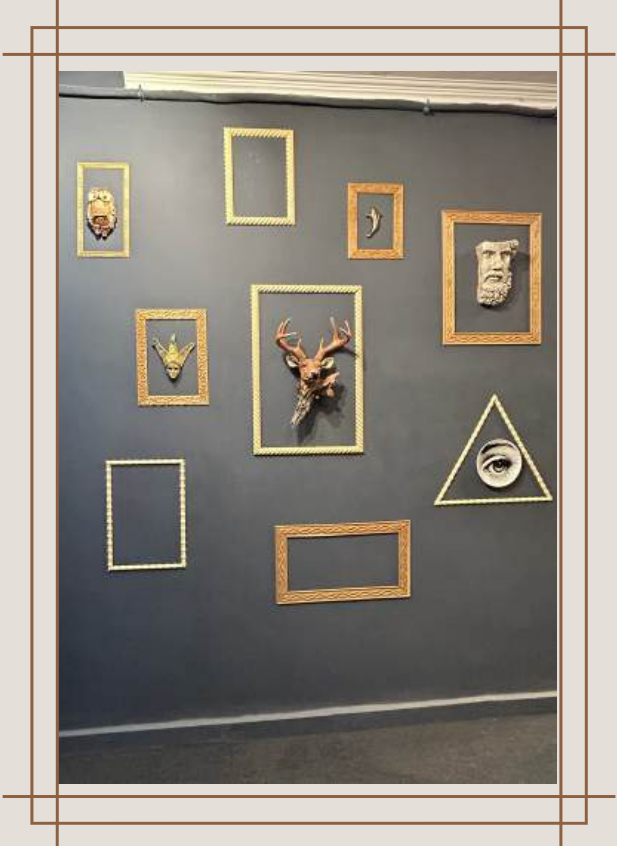

ONE STUDIO

MULTIPLE CREATIVE SETS

4500 SQUARE FEET AREA