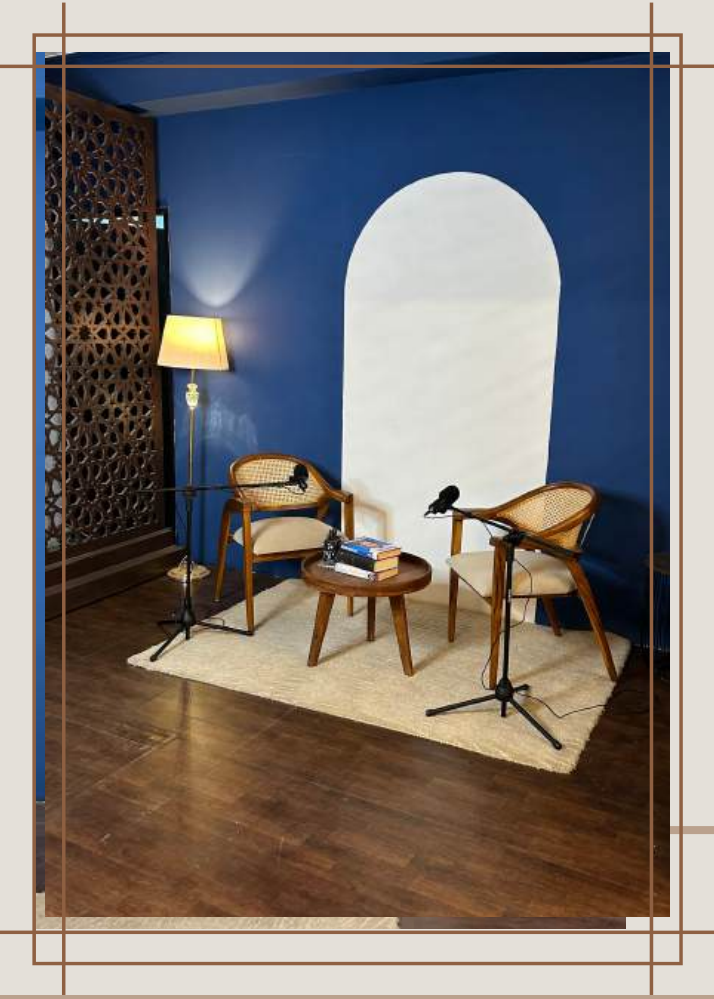

ONE STUDIO

MULTIPLE CREATIVE SETS

4500 SQUARE FEET AREA